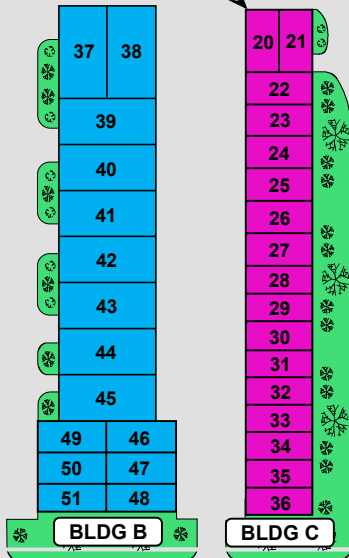

GRAND ISLE MARINA

JACKSON ST

GRIFFIN ST

EQUIPMENT UNIT

MADISON ST

HOPKINS ST

BLDG 230 N. HOPKINS

FULTON AVE